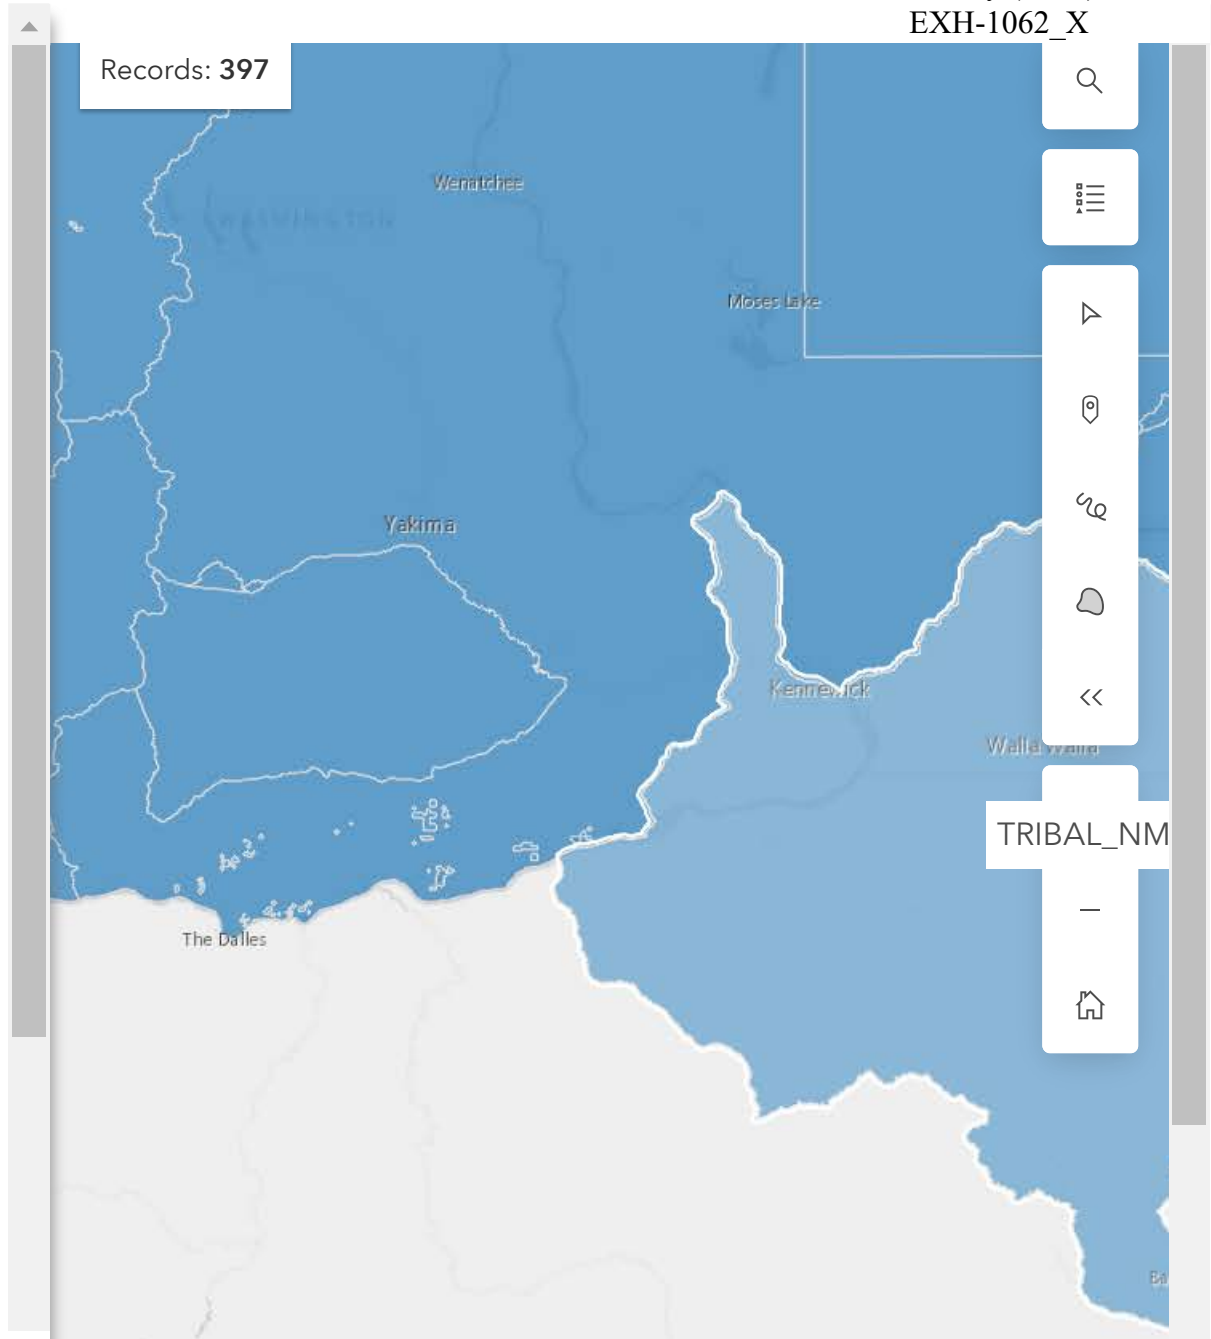

Tribal Lands

Private Member **i**

Washington State Department of Ecology

Summary

This layer represents the Tribal Lands in Washington State layer maintained by the Washington State Department of Ecology. This layer represents reservations, disputed lands, off-reservation tribal land, and rescinded reservation features.

Data Updated

I want to use this

Records: 397

TRIBAL_NM