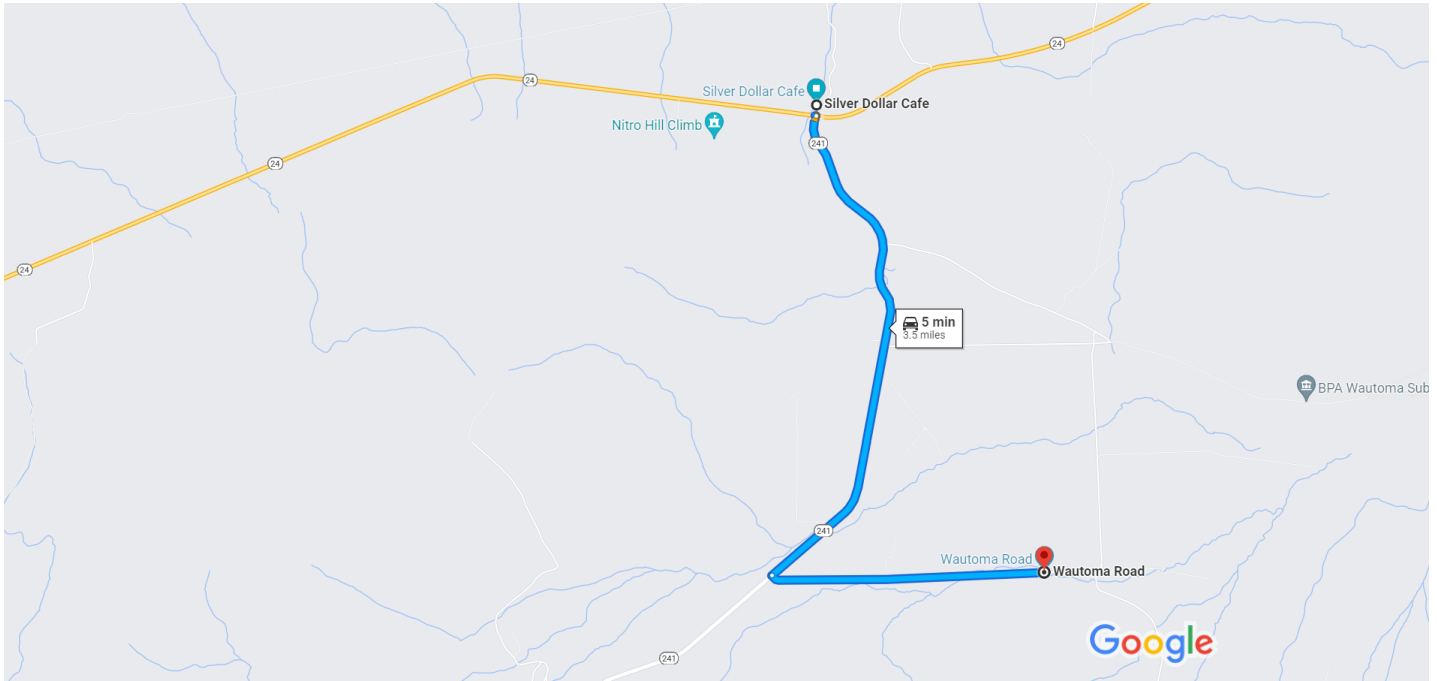

Silver Dollar Cafe, 30501 WA-24, Sunnyside, WA 98944 Drive 3.5 miles, 5 min to Wautoma Rd, Washington

Meet at the Silver Dollar Café. Location #1 High Top & Ostrea view point from Silver Dollar Cafe. Proceed to Location #2, Wautoma Road.

Map data ©2022 2000 ft

Silver Dollar Cafe
30501 WA-24, Sunnyside, WA 98944

- ↑ 1. Head east on WA-24 E toward WA-241 S
_____ 16 ft
- ➔ 2. Turn right at the 1st cross street onto WA-241 S
_____ 2.3 mi
- ↶ 3. Turn left onto Wautoma Rd
_____ 1.2 mi

Wautoma Rd
Washington